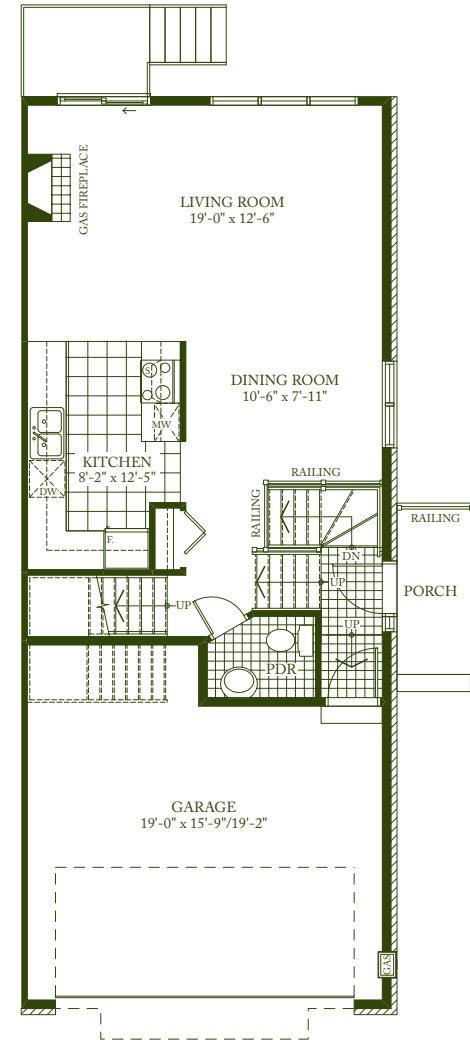

THE WINTERBERRY^(A3)

Euonymus bungeanus — The winterberry plant has round, pendulous branches and stands approximately 18 to 24 inches in height. The flower is a non-showy 3 inch yellowish green with pinkish orange seeds and blooms in mid-spring.

2045 SQ. FT.

THE WINTERBERRY

SANDPIPER
COVE

BASEMENT
AREA = 435 sq. ft.

GROUND FLOOR
AREA = 625 sq. ft.
TOTAL AREA = 2045 sq. ft.

ALTERNATE GROUND FLOOR
AREA = 625 SQ. FT. TOTAL AREA = 2045 SQ. FT.
NOTE: OVERSIZE GARAGE NOT TWO CAR GARAGE.

SECOND FLOOR
AREA ELEV. A = 985 sq. ft.

Exterior elevations are artistic concepts only—window size, location, and window grills may vary from plan. Actual usable floor space may vary from stated floor area. Kitchen layouts, furnace, HWT and laundry tub locations could vary from plan. Vertical and horizontal boxes, drop ceilings & false walls are not shown on plan and may be required at the discretion of Diamond Developments Ltd. Laundry room, powder room and/or foyers may be dropped subject to grading. **July 17, 2006**