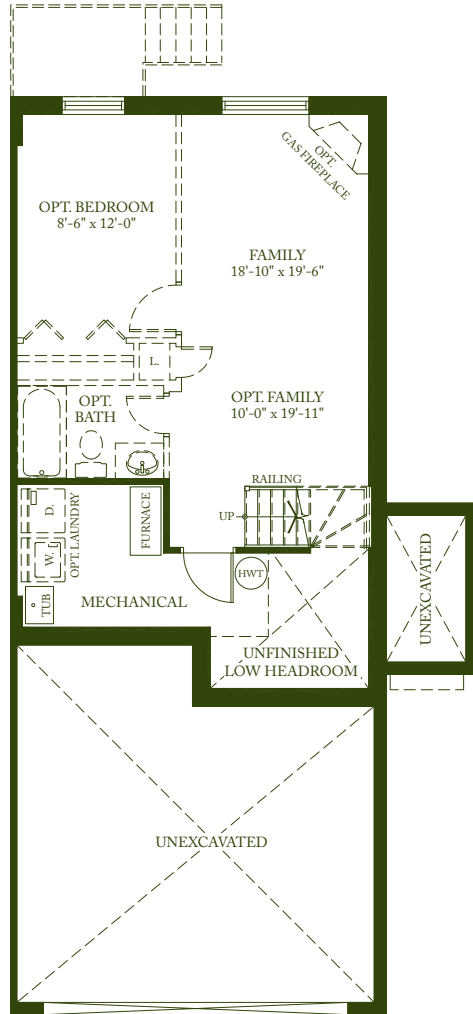

THE WINTERBERRY^(A3)

Euonymus bungeanus — The winterberry plant has round, pendulous branches and stands approximately 18 to 24 inches in height. The flower is a non-showy 3 inch yellowish green with pinkish orange seeds and blooms in mid-spring.

2045 SQ. FT.

THE WINTERBERRY

SANDPIPER
COVE

BASEMENT
AREA = 435 sq. ft.

GROUND FLOOR
AREA = 625 sq. ft.
TOTAL AREA = 2045 sq. ft.

ALTERNATE GROUND FLOOR
AREA = 625 SQ. FT. TOTAL AREA = 2045 SQ. FT.
NOTE: OVERSIZE GARAGE NOT TWO CAR GARAGE.

SECOND FLOOR
AREA ELEV. A = 985 sq. ft.

Exterior elevations are artistic concepts only—window size, location, and window grills may vary from plan. Actual usable floor space may vary from stated floor area. Kitchen layouts, furnace, HWT and laundry tub locations could vary from plan. Vertical and horizontal boxes, drop ceilings & false walls are not shown on plan and may be required at the discretion of Diamond Developments Ltd. Laundry room, powder room and/or foyers may be dropped subject to grading. **July 17, 2006**