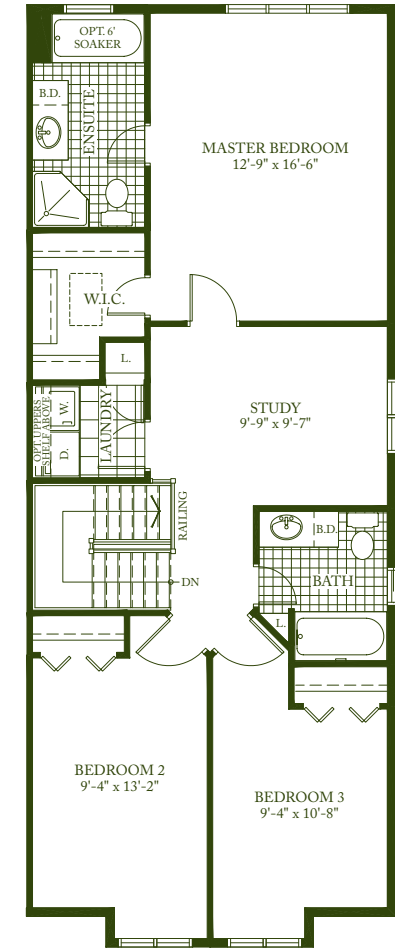

THE WINTERBERRY^(A3)

Euonymus bungeanus — The winterberry plant has round, pendulous branches and stands approximately 18 to 24 inches in height. The flower is a non-showy 3 inch yellowish green with pinkish orange seeds and blooms in mid-spring.

2045 SQ. FT.

THE WINTERBERRY

SANDPIPER
COVE

BASEMENT
AREA = 435 sq. ft.

GROUND FLOOR
AREA = 625 sq. ft.
TOTAL AREA = 2045 sq. ft.

ALTERNATE GROUND FLOOR
AREA = 625 SQ. FT. TOTAL AREA = 2045 SQ. FT.
NOTE: OVERSIZE GARAGE NOT TWO CAR GARAGE.

SECOND FLOOR
AREA ELEV. A = 985 sq. ft.

Exterior elevations are artistic concepts only—window size, location, and window grills may vary from plan. Actual usable floor space may vary from stated floor area. Kitchen layouts, furnace, HWT and laundry tub locations could vary from plan. Vertical and horizontal boxes, drop ceilings & false walls are not shown on plan and may be required at the discretion of Diamond Developments Ltd. Laundry room, powder room and/or foyers may be dropped subject to grading. **July 17, 2006**