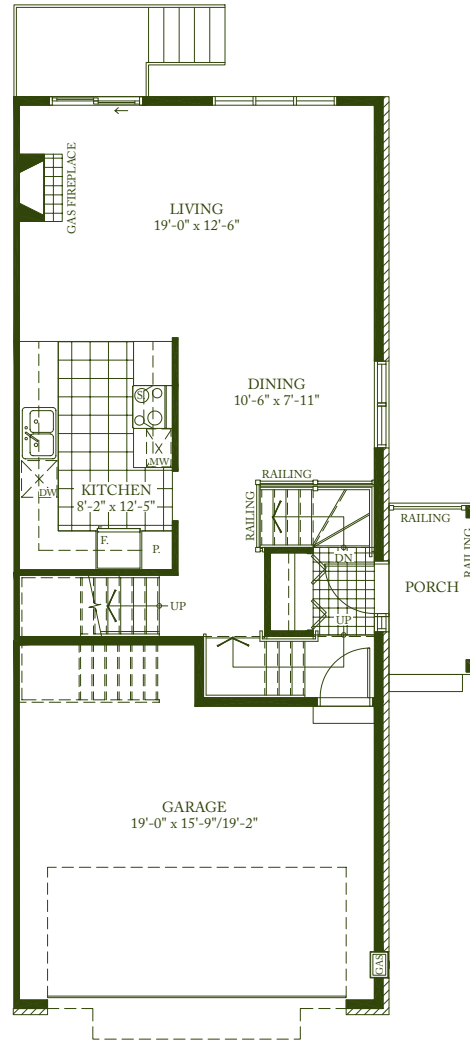

THE WINTERBERRY^(A3)

Euonymus bungeanus — The winterberry plant has round, pendulous branches and stands approximately 18 to 24 inches in height. The flower is a non-showy 3 inch yellowish green with pinkish orange seeds and blooms in mid-spring.

2045 SQ. FT.

THE WINTERBERRY

SANDPIPER
COVE

BASEMENT
AREA = 435 sq. ft.

GROUND FLOOR
AREA = 625 sq. ft.
TOTAL AREA = 2045 sq. ft.

ALTERNATE GROUND FLOOR
AREA = 625 SQ. FT. TOTAL AREA = 2045 SQ. FT.
NOTE: OVERSIZE GARAGE NOT TWO CAR GARAGE.

SECOND FLOOR
AREA ELEV. A = 985 sq. ft.

Exterior elevations are artistic concepts only—window size, location, and window grills may vary from plan. Actual usable floor space may vary from stated floor area. Kitchen layouts, furnace, HWT and laundry tub locations could vary from plan. Vertical and horizontal boxes, drop ceilings & false walls are not shown on plan and may be required at the discretion of Diamond Developments Ltd. Laundry room, powder room and/or foyers may be dropped subject to grading. **July 17, 2006**