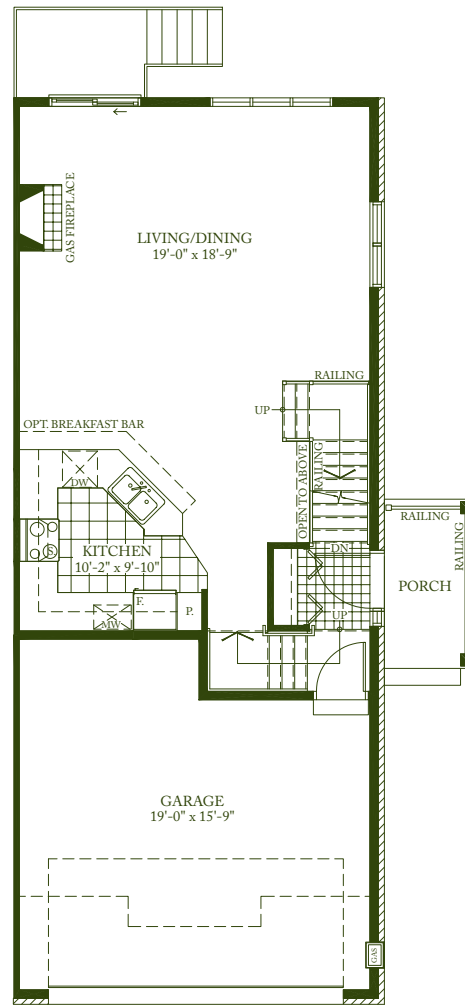

THE VIOLET (B3)

Viola sororia — Common violets are low growing, up to 12 inches tall, and can form large, dense patches by spreading rhizomes and fibrous root system. Common violets are kidney shaped to broadly oval with heart shaped bases. Flowers of common violets are pansy-like, white to blue to purple, and also yellow.

1905 SQ. FT.

THE VIOLET

BASEMENT
AREA = 435 sq. ft.

GROUND FLOOR
AREA = 625 sq. ft.
TOTAL AREA = 1905 sq. ft.

ALTERNATE GROUND FLOOR
AREA = 625 SQ. FT.
TOTAL AREA = 1905 SQ. FT.
NOTE: OVERSIZE GARAGE NOT TWO CAR GARAGE.

SECOND FLOOR
AREA = 845 SQ. FT.

Exterior elevations are artistic concepts only—window size, location, and window grills may vary from plan. Actual usable floor space may vary from stated floor area. Kitchen layouts, furnace, HWT and laundry tub locations could vary from plan. Vertical and horizontal boxes, drop ceilings & false walls are not shown on plan and may be required at the discretion of Diamond Developments Ltd. Laundry room, powder room and/or foyers may be dropped subject to grading. **July 17, 2006**