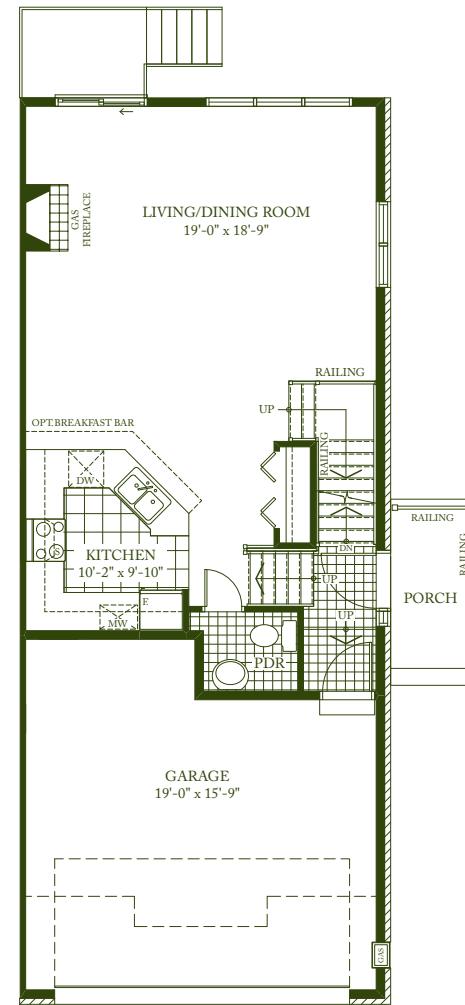

THE VIOLET (B3)

Viola sororia — Common violets are low growing, up to 12 inches tall, and can form large, dense patches by spreading rhizomes and fibrous root system. Common violets are kidney shaped to broadly oval with heart shaped bases. Flowers of common violets are pansy-like, white to blue to purple, and also yellow.

1905 SQ. FT.

THE VIOLET

BASEMENT
AREA = 435 sq. ft.

GROUND FLOOR
AREA = 625 sq. ft.
TOTAL AREA = 1905 sq. ft.

ALTERNATE GROUND FLOOR
AREA = 625 SQ. FT.
TOTAL AREA = 1905 SQ. FT.
NOTE: OVERSIZE GARAGE NOT TWO CAR GARAGE.

SECOND FLOOR
AREA = 845 SQ. FT.

Exterior elevations are artistic concepts only—window size, location, and window grills may vary from plan. Actual usable floor space may vary from stated floor area. Kitchen layouts, furnace, HWT and laundry tub locations could vary from plan. Vertical and horizontal boxes, drop ceilings & false walls are not shown on plan and may be required at the discretion of Diamond Developments Ltd. Laundry room, powder room and/or foyers may be dropped subject to grading. **July 17, 2006**