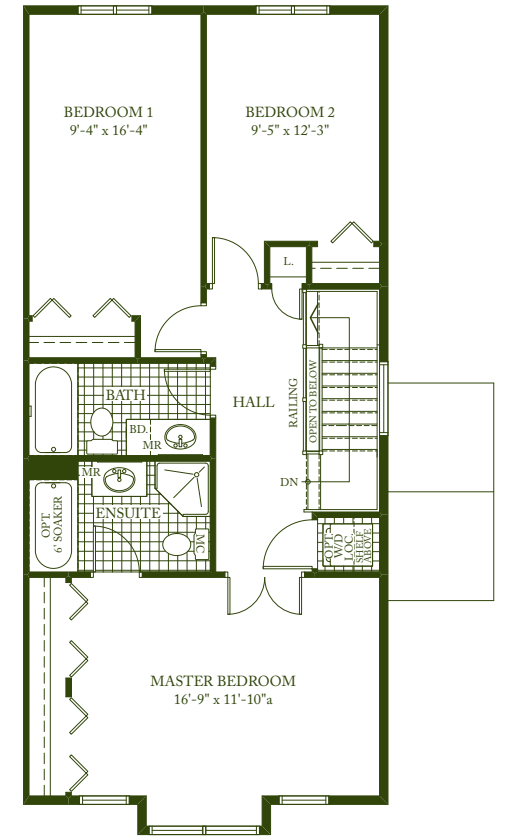

THE VIOLET (B3)

Viola sororia — Common violets are low growing, up to 12 inches tall, and can form large, dense patches by spreading rhizomes and fibrous root system. Common violets are kidney shaped to broadly oval with heart shaped bases. Flowers of common violets are pansy-like, white to blue to purple, and also yellow.

1905 SQ. FT.

THE VIOLET

BASEMENT
AREA = 435 sq. ft.

GROUND FLOOR
AREA = 625 sq. ft.
TOTAL AREA = 1905 sq. ft.

ALTERNATE GROUND FLOOR
AREA = 625 SQ. FT.
TOTAL AREA = 1905 SQ. FT.
NOTE: OVERSIZE GARAGE NOT TWO CAR GARAGE.

SECOND FLOOR
AREA = 845 SQ. FT.

Exterior elevations are artistic concepts only—window size, location, and window grills may vary from plan. Actual usable floor space may vary from stated floor area. Kitchen layouts, furnace, HWT and laundry tub locations could vary from plan. Vertical and horizontal boxes, drop ceilings & false walls are not shown on plan and may be required at the discretion of Diamond Developments Ltd. Laundry room, powder room and/or foyers may be dropped subject to grading. **July 17, 2006**