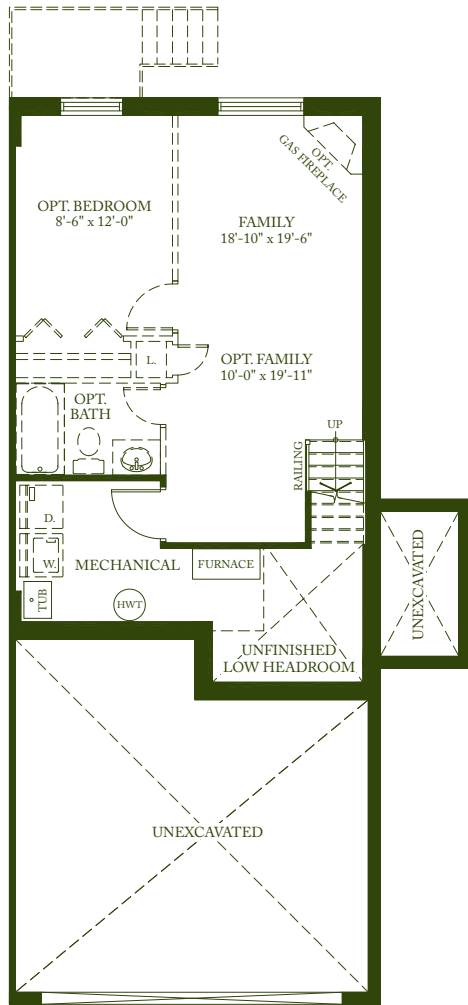

THE VIOLET (B3)

Viola sororia — Common violets are low growing, up to 12 inches tall, and can form large, dense patches by spreading rhizomes and fibrous root system. Common violets are kidney shaped to broadly oval with heart shaped bases. Flowers of common violets are pansy-like, white to blue to purple, and also yellow.

1905 SQ. FT.

THE VIOLET

BASEMENT
AREA = 435 sq. ft.

GROUND FLOOR
AREA = 625 sq. ft.
TOTAL AREA = 1905 sq. ft.

ALTERNATE GROUND FLOOR
AREA = 625 SQ. FT.
TOTAL AREA = 1905 SQ. FT.
NOTE: OVERSIZE GARAGE NOT TWO CAR GARAGE.

SECOND FLOOR
AREA = 845 SQ. FT.

Exterior elevations are artistic concepts only—window size, location, and window grills may vary from plan. Actual usable floor space may vary from stated floor area. Kitchen layouts, furnace, HWT and laundry tub locations could vary from plan. Vertical and horizontal boxes, drop ceilings & false walls are not shown on plan and may be required at the discretion of Diamond Developments Ltd. Laundry room, powder room and/or foyers may be dropped subject to grading. **July 17, 2006**