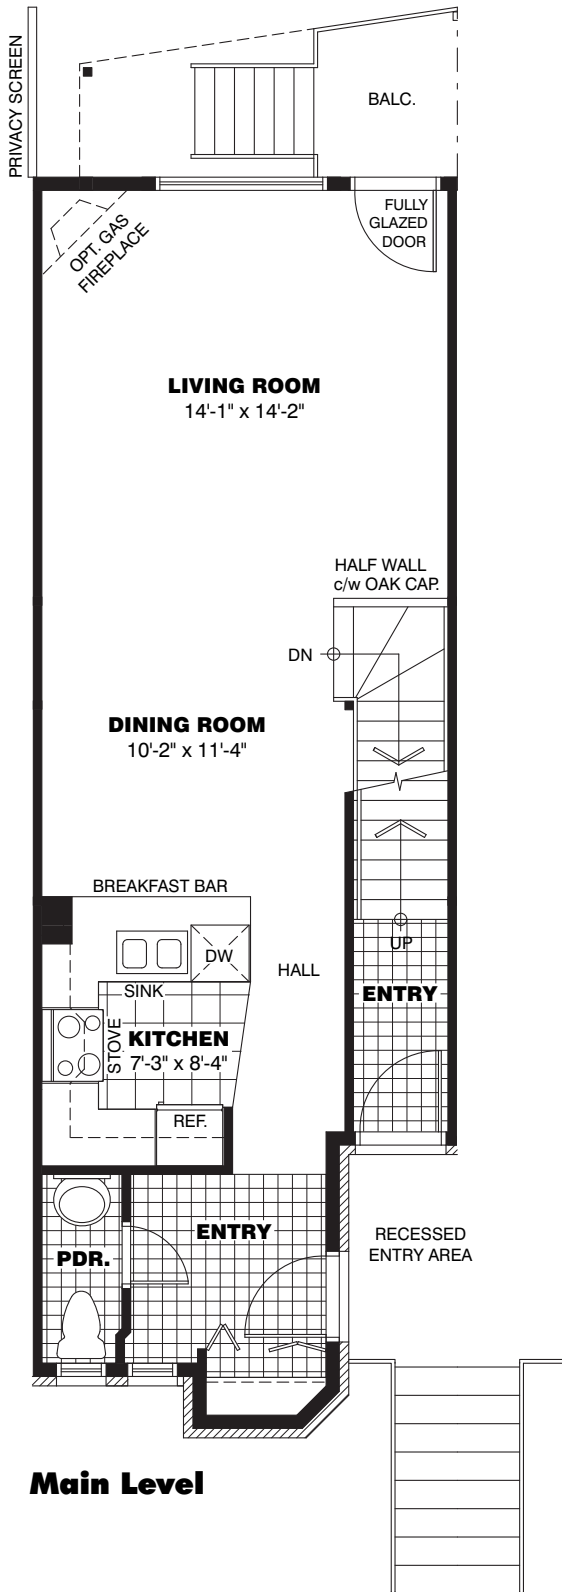

THE Red Wood

1099 SQ. FT. (lower unit)

*Personalized to Your Taste and Budget...
Your Terrace Home with Interchangeable Floor Plates!*

The Red Wood 2 Bedroom Terrace Home

The Red Wood

2 Bedroom with Contemporary Kitchen

Actual usable floor space may vary from the stated floor area. Materials, specifications and floor plans are subject to change without notice. Vertical, horizontal boxes, drop ceiling & false walls are not indicated on plan and may be required at the discretion of Diamond Developments Ltd. Kitchen layouts, furnace, H.W.T. & laundry area location could vary from plans. Balcony size and configuration will vary in blocks 1, 2, 5 & 6. E. & O. E.