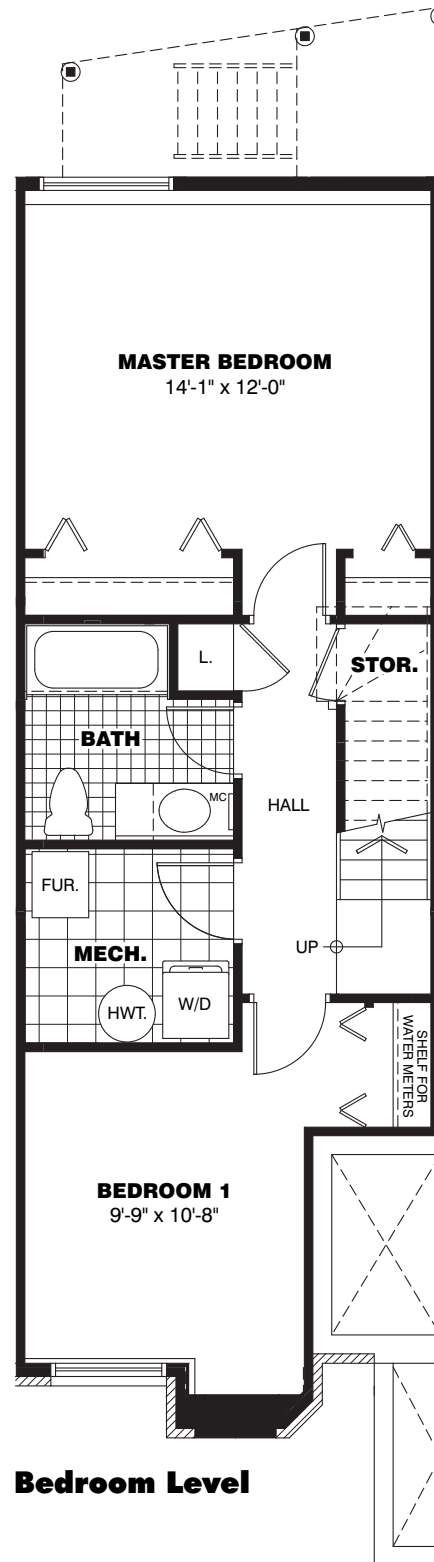

THE Red Wood

1099 SQ. FT. (lower unit)

*Personalized to Your Taste and Budget...
Your Terrace Home with Interchangeable Floor Plates!*

The Red Wood 2 Bedroom Terrace Home

The Red Wood

2 Bedroom with Contemporary Kitchen

Actual usable floor space may vary from the stated floor area. Materials, specifications and floor plans are subject to change without notice. Vertical, horizontal boxes, drop ceiling & false walls are not indicated on plan and may be required at the discretion of Diamond Developments Ltd. Kitchen layouts, furnace, H.W.T. & laundry area location could vary from plans. Balcony size and configuration will vary in blocks 1, 2, 5 & 6. E. & O. E.