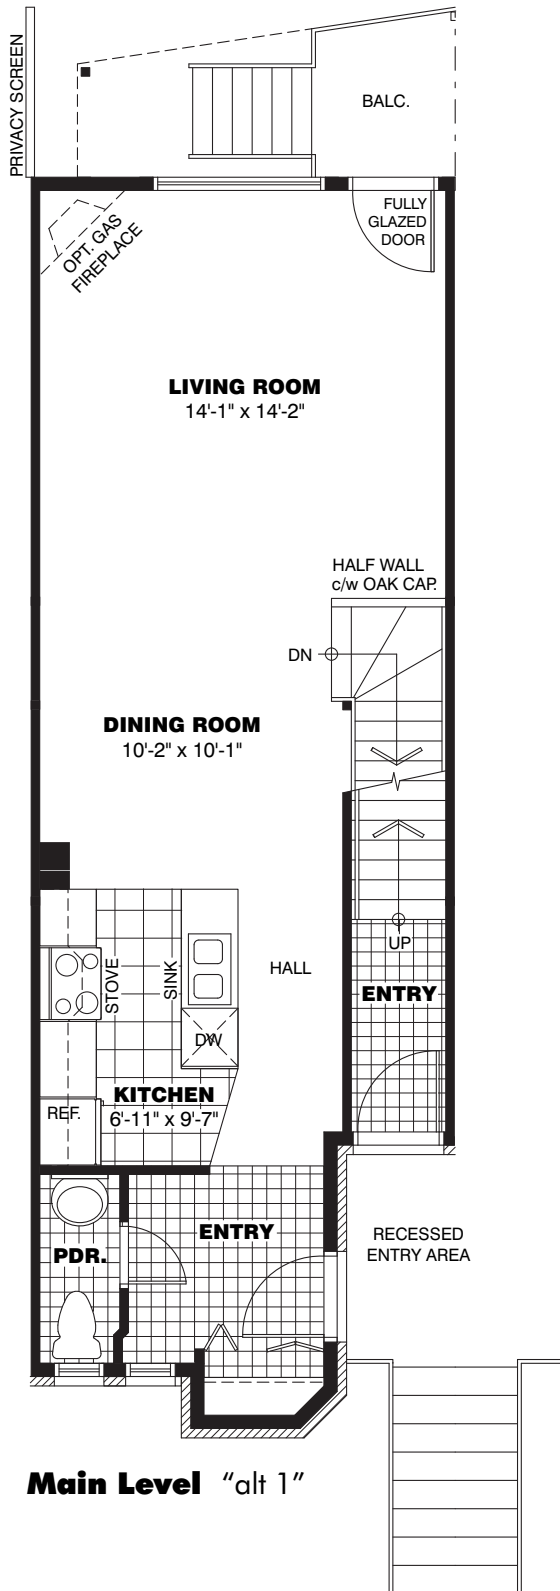

THE Red Wood

1099 SQ. FT. (lower unit)

*Personalized to Your Taste and Budget...
Your Terrace Home with Interchangeable Floor Plates!*

The Red Wood 2 Bedroom Terrace Home

The Red Wood

2 Bedroom with Contemporary Kitchen

Actual usable floor space may vary from the stated floor area. Materials, specifications and floor plans are subject to change without notice. Vertical, horizontal boxes, drop ceiling & false walls are not indicated on plan and may be required at the discretion of Diamond Developments Ltd. Kitchen layouts, furnace, H.W.T. & laundry area location could vary from plans. Balcony size and configuration will vary in blocks 1, 2, 5 & 6. E. & O. E.