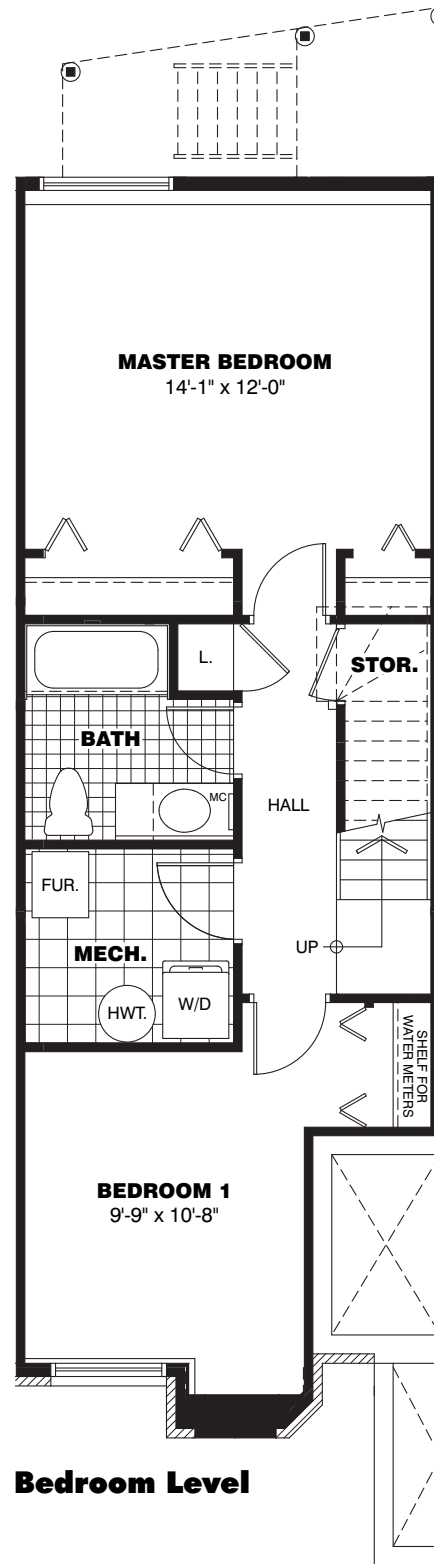

THE Red Wood

1099 SQ. FT. (lower unit)

*Personalized to Your Taste and Budget...
Your Terrace Home with Interchangeable Floor Plates!*

The Red Wood 2 Bedroom Terrace Home

The Red Wood

2 Bedroom with Contemporary Kitchen

Actual usable floor space may vary from the stated floor area. Materials, specifications and floor plans are subject to change without notice. Vertical, horizontal boxes, drop ceiling & false walls are not indicated on plan and may be required at the discretion of Diamond Developments Ltd. Kitchen layouts, furnace, H.W.T. & laundry area location could vary from plans. Balcony size and configuration will vary in blocks 1, 2, 5 & 6. E. & O. E.